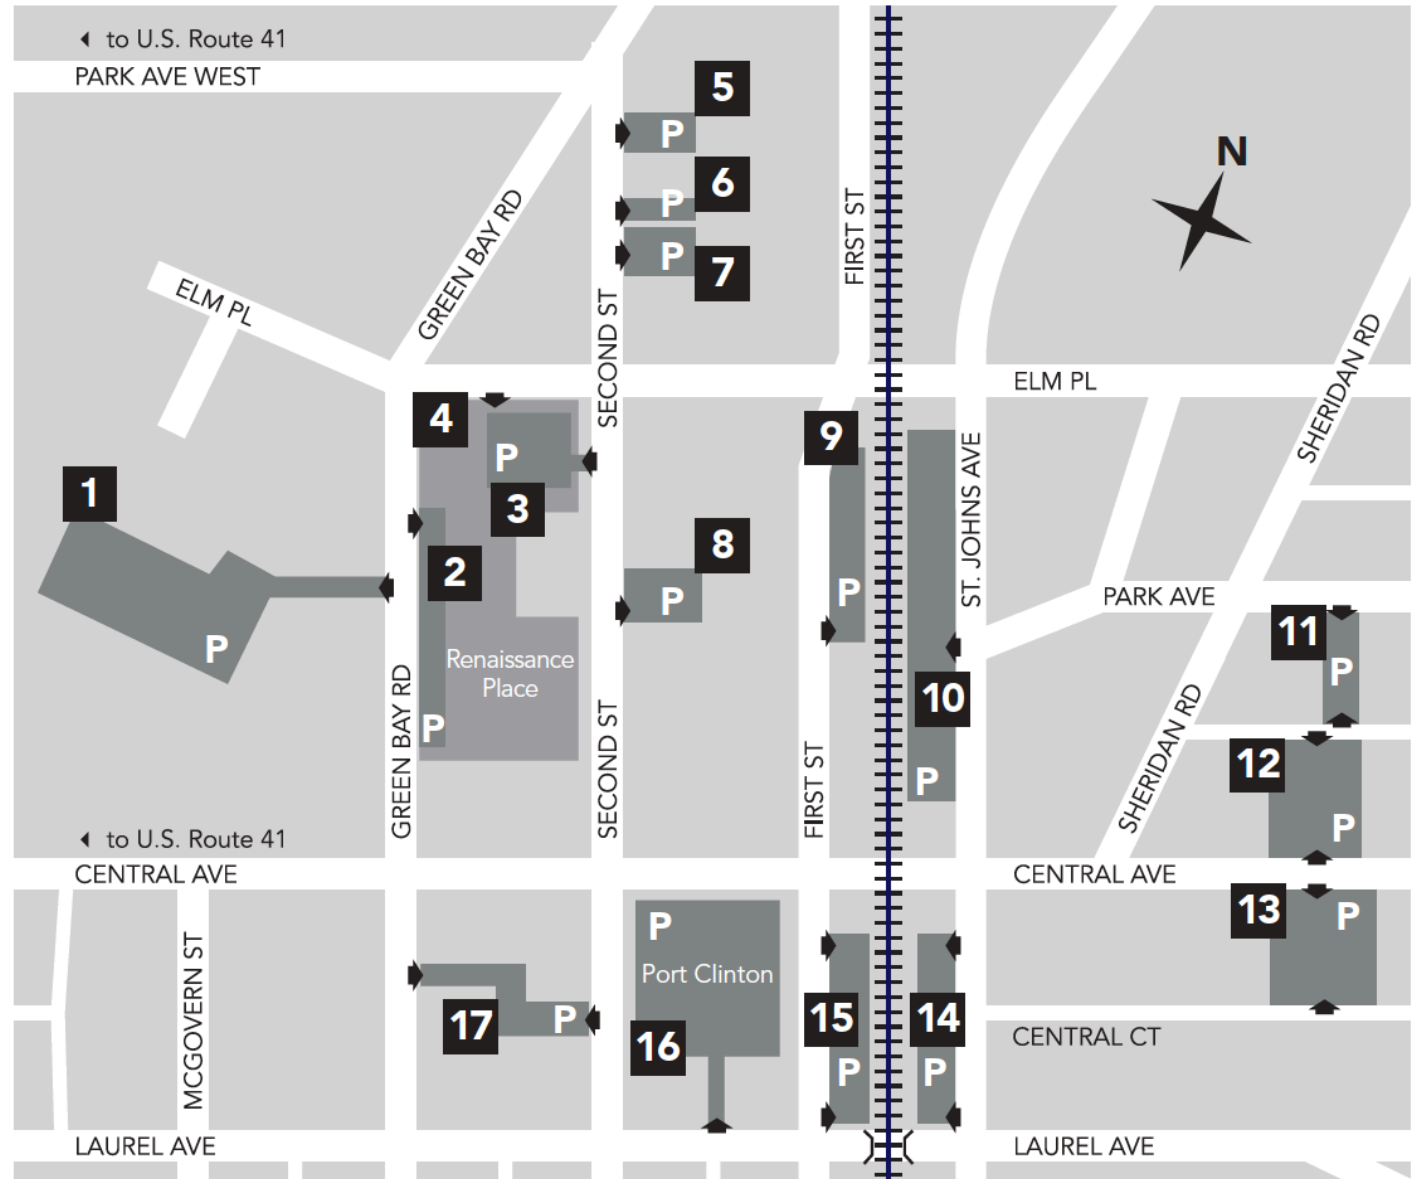

Public Parking in Downtown Highland Park

There are over 2,500 public parking spaces.

* Handicap parking

Lot	Free	Total	*
1 Water Tower North Lot	Three hours in designated spaces between 8am - 5pm, M-F	111	4
2 Renaissance Surface Lot	Two hours between 8am - 5pm, M-F	59	1
3 Renaissance Surface Lot	Two hours between 8am - 5pm, M-F	29	1
4 Renaissance Place Garage	Three hours free 3 - 6 hours is \$5.50 Over 6 hours is \$10.00	378	9
5 1987 Second Street	Three hours between 8am - 5pm, M-F	32	2
6 1963 Second Street	Three hours between 8am - 5pm, M-F	14	1
7 Second Street Elm North Lot	Three hours in designated spaces between 8am - 5pm, M-F	35	2
8 Second Street Elm South Lot	Two hours in designated spaces between 8am - 5pm, M-Sat	36	2
9 First Street Elm South Lot	Two hours in designated spaces between 8am - 5pm, M-F	71	1
10 St Johns North Lot	Three hours in designated spaces between 8am - 5pm, M-F	139	2
11 North Ori Lot	Two hours in designated spaces between 8am - 5pm, M-F 12-hour metered parking at \$0.25/hour.	30	2
12 South Ori Lot	Two hours in designated spaces between 8am - 5pm, M-F	82	4

Lot	Free	Total	*
13 Central Ave. E-S Lot	Two hours between 8am - 5pm, M-F	110	5
14 CBD Parking Garage East	Three hours between 8am - 5pm, M-F	141	5
15 CBD Parking Garage West	Three hours between 8am - 5pm, M-F	141	5

Lot	Free	Total	*
16 Port Clinton Parking Garage	Upper Level: Three hours between 8am - 5pm, M-F Lower Level: unlimited free parking on weekends only.	424	8
17 Second Street Central South	Two hours between 8am - 5pm, M-F	27	1